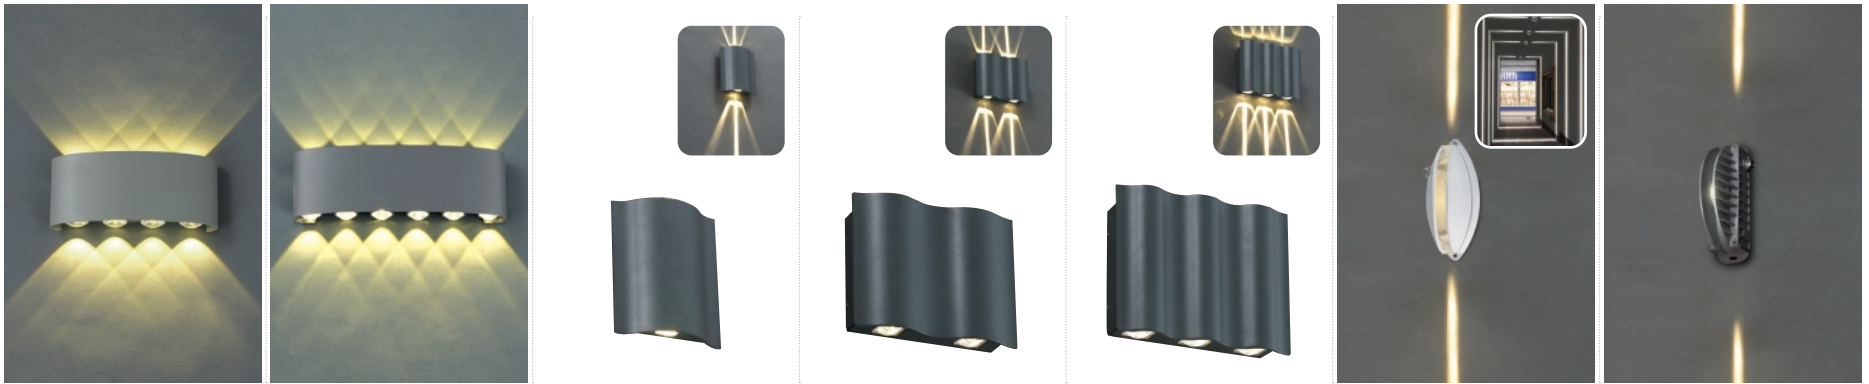

YL-6044-G4 215×H95×D50 LED 24W	YL-6044-G6 300×H100×D55 LED 36W	YL-6044-H1 160×H200×D60 LED 6W	YL-6044-H2 200×H160×D65 LED 12W	YL-6044-H3 200×H160×D65 LED 18W	YL-6044-I1 60×H150×D98 LED 4W	YL-6044-I1-S 58×H175×D90 LED 4W