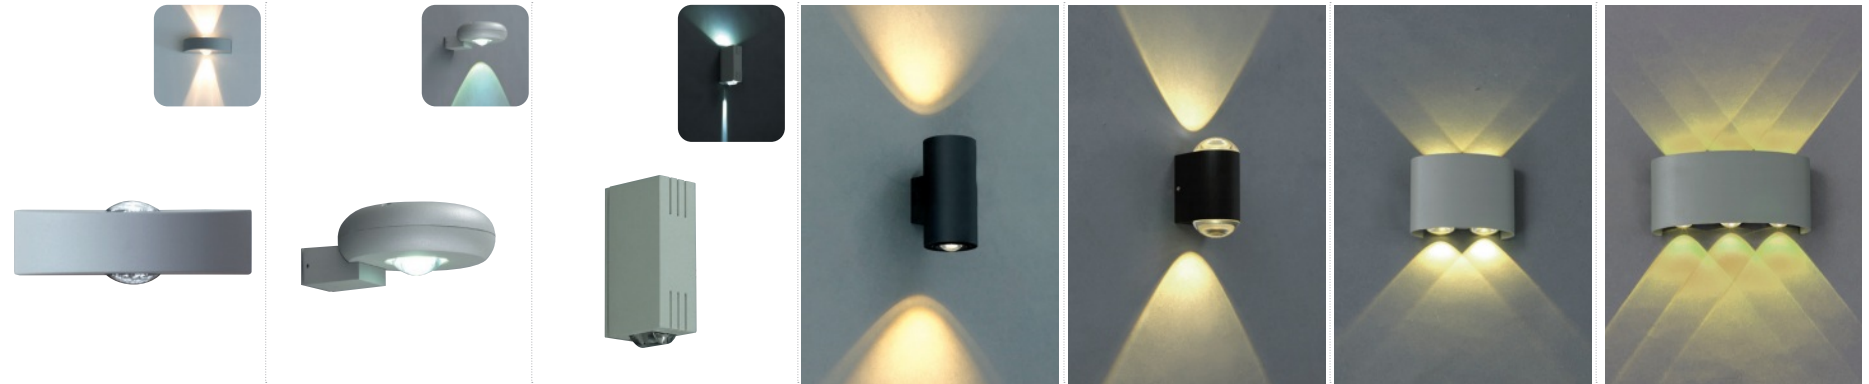

전기 • Powered by Electricity

전구 • Wall Lights

YL-6044-C 220×H60×D95 LED 6W	YL-6044-D Ø140×H60×D170 LED 3W	YL-6044-E 160×H50×D80 LED 6W	YL-6044-F1 Ø95×H205×D130 LED 30W	YL-6044-F2 Ø70×H145×D85 LED	YL-6044-G2 120×H90×D40 LED 12W	YL-6044-G3 168×H80×D40 LED 18W