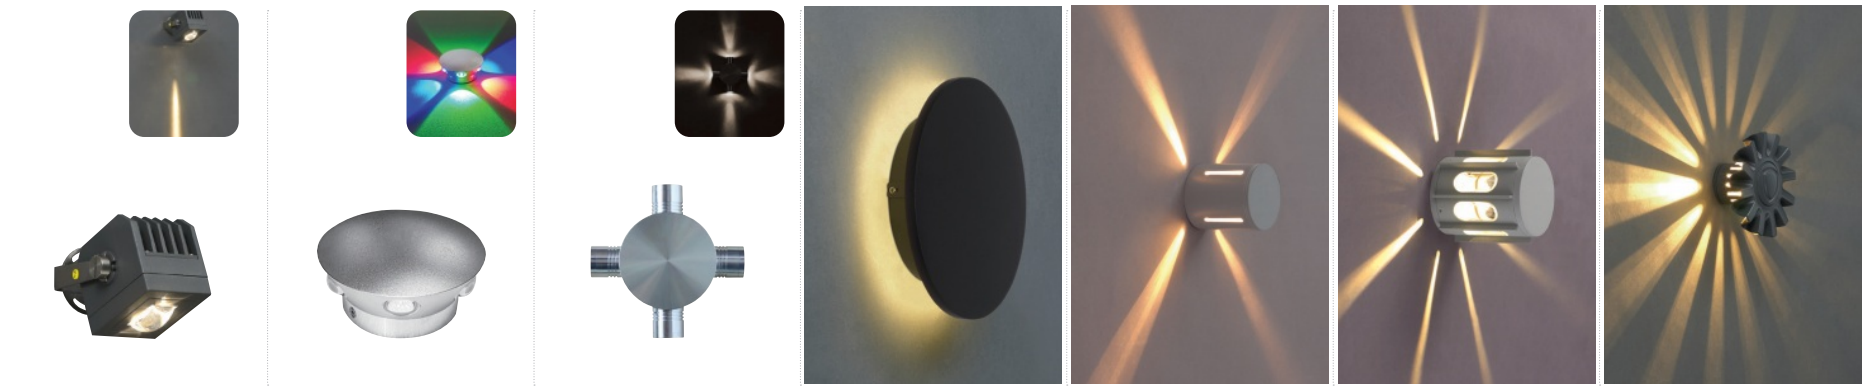

YL-6044-I2 65×H115×D85 LED 3W	YL-6081-A Ø120×H55 LED	YL-6081-B Ø127×D33 LED 4W	YL-6082 Ø180×D45 LED 8W	YL-6083-A Ø76×D85 LED / G9	YL-6083-B Ø120×D135 LED / G9	YL-6083-C Ø162×D85 LED / G9