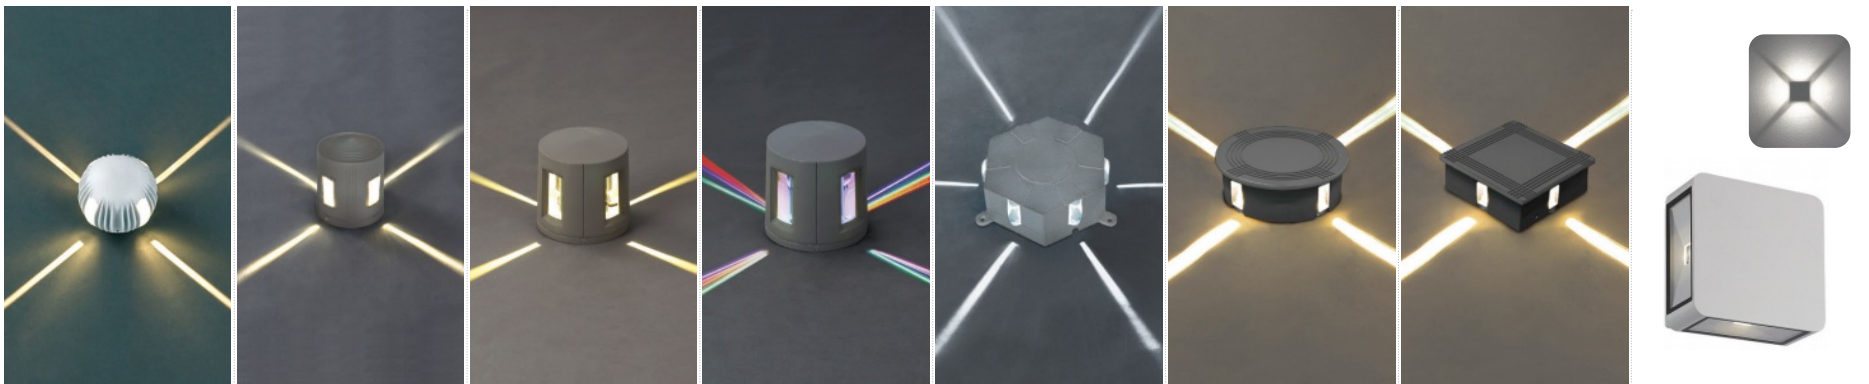

YL-6083-D Ø120×D115 LED	YL-6084-A Ø90×D105 LED / G9	YL-6084-B Ø180×D165 LED 12W	YL-6084-C Ø180×D165 LED 9W / RGB	YL-6085-A 150×D55 LED 9W	YL-6086-A Ø150×D50 LED 12W	YL-6086-B1 □ 150×D50 LED 12W	YL-6086-B2 □ 110×D60 LED 8W